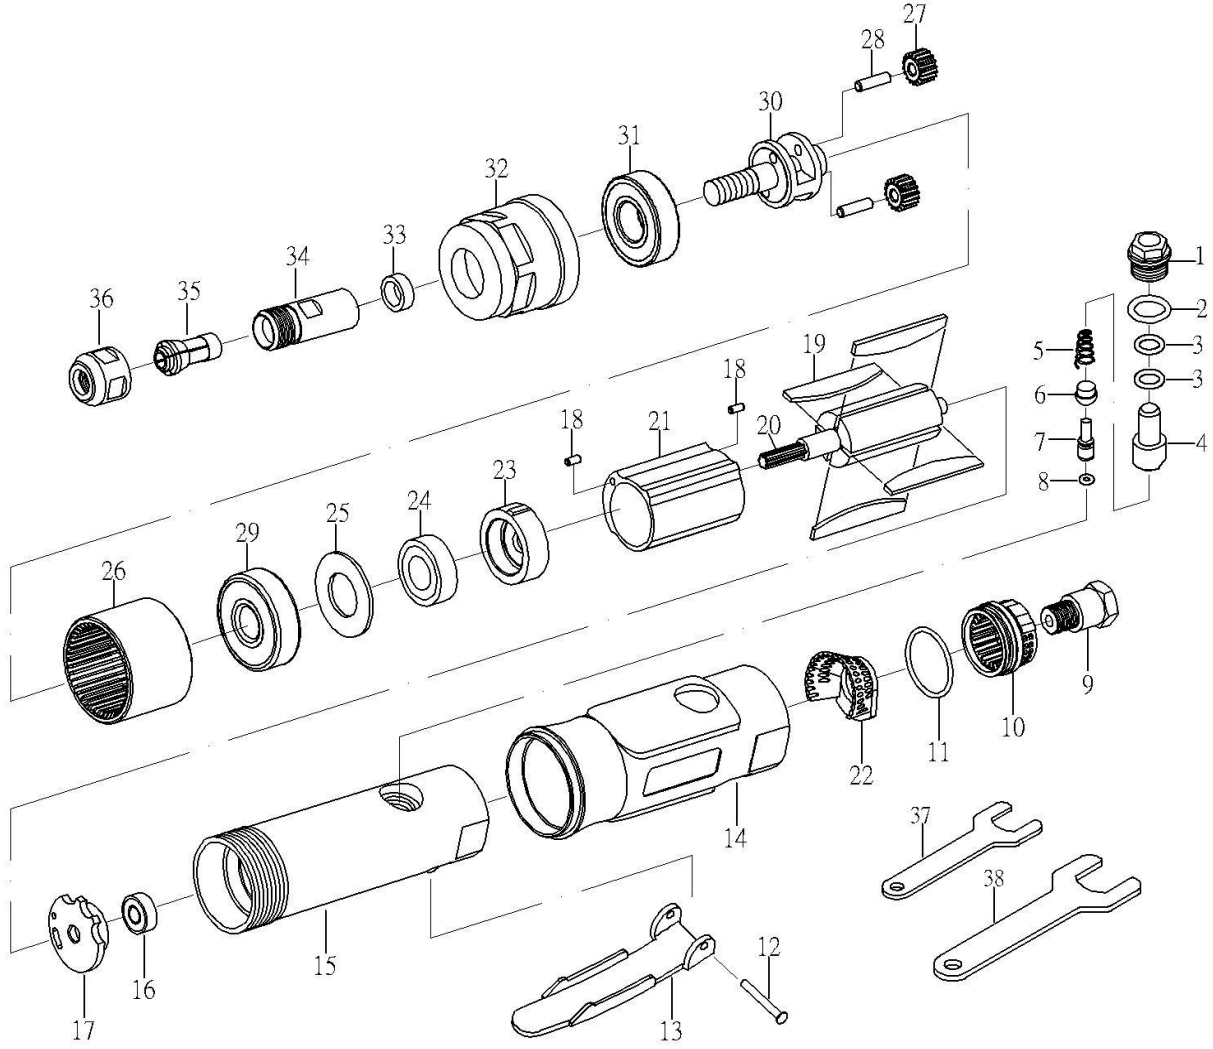

OS-245A **GAV** HAVALI KALIPÇI TAŞLAMA

NO.	PARÇA ADI	ADET	NO.	PARÇA ADI	ADET
01	SCREW	1	20	ROTOR	1
02	O-RING	1	21	CYLINDER	1
03	O-RING	2	22	CONE MUFFLER	1
04	AIR REGULATOR	1	23	FRONT PLATE	1
05	SPRING	1	24	BEARING (608ZZ)	1
06	VALVE STEM BUSHING	1	25	WASHER	1
07	VALVE STEM	1	26	GEAR LINK (42T)	1
08	O-RING	1	27	IDLER GEAR (18T)	2
09	AIR INLET	1	28	IDLER GEAR PIN	2
10	EXHAUST SLEEVE	1	29	BEARING (6001Z)	1
11	O-RING	1	30	GEAR PLATE	1
12	SPRING PIN	1	31	BEARING (6200ZZ)	1
13	LEVER	1	32	CLAMP NUT	1
14	PROTECTING RUBBER	1	33	WASHER	1
15	HOUSING	1	34	SPINDLE	1
16	BEARING (696ZZ)	1	35	COLLET	1
17	REAR PLATE	1	36	COLLET NUT	1
18	PIN	2	37	STOP SPANNER(14M/M)	1
19	ROTOR BLADE	4	38	STOP SPANNER(19M/M)	1